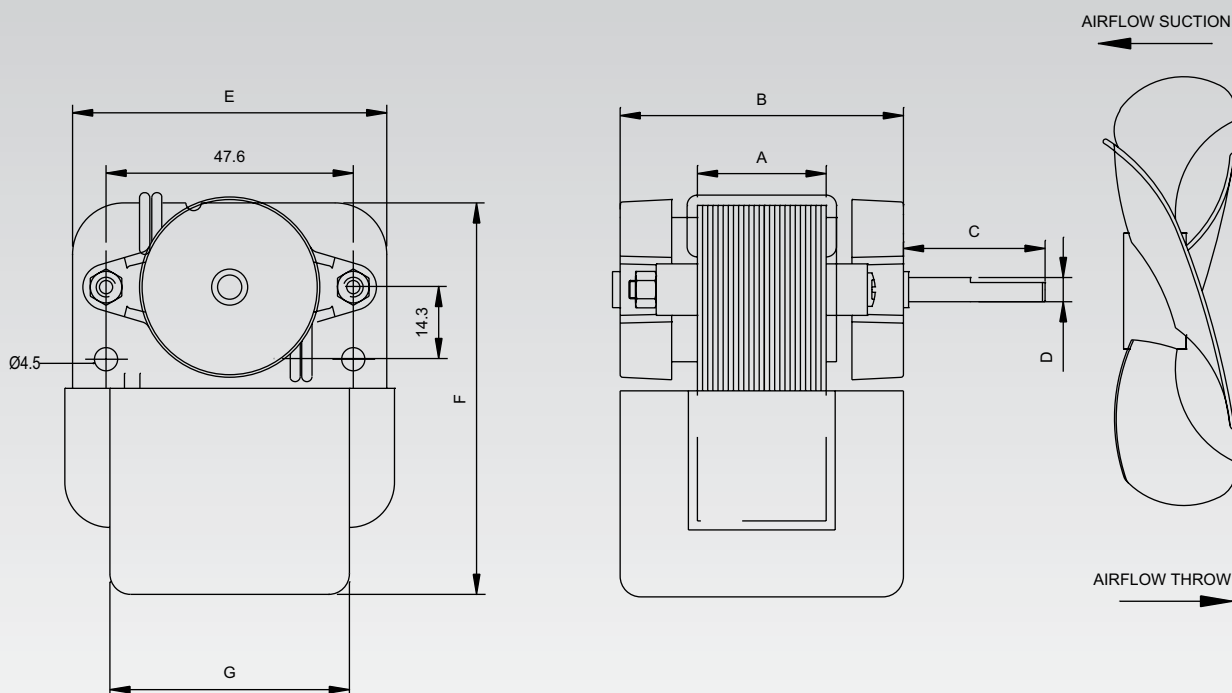

C Frame Motors

Dimensions (mm)

Model No.	A	B	C	D	E	F	G
61P230SAC-10	10	41	25	3.18	61.0	71	38
63A230SAC-15	15	46	18	4.76	63.5	76	38
61A230SAC-25	25	56	21	4.76	61.0	76	47

Specifications

Model No.	Voltage (VAC)	Frequency (Hz)	Current (mA)	Speed (RPM)	Watt (W)	Air Flow (CFM)	Static Pressure (mm H ₂ O)	Noise (dBA)
61P230SAC-10	230	50	100	2600	8	70	6	35
63A230SAC-15	230	50	200	2400	24	100	7	35
61A230SAC-25	230	50	300	2200	35	150	10	40

Specifications subject to change without notice

Accessories

Plastic Impellers (150 mm & 100mm)

Bracket